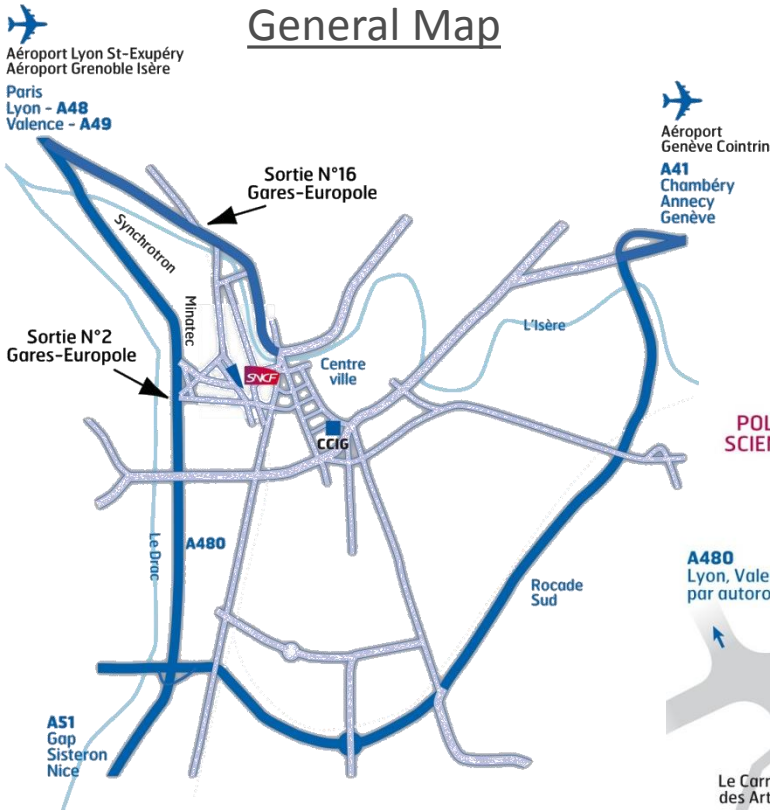

WTC GRENOBLE ACCESS MAP

General Map

Europole District Map

BY TRAM

- line A : Gares stop
- line B : Palais de Justice stop

BY CAR

- Coming from Geneva and Chambéry by A41 highway : take the *rocade sud* (ring road), follow signs to Lyon by highway, take the Europole exit and follow signs to Europole
- Coming from Lyon by A48 highway, take the Europole-Gares exit and follow signs to Europole.

BY TRAIN OR BY PLANE

- Coming by train or bus: use the underground passage between the railway station and Europole
- Airport shuttles: Grenoble Isère (3 round trips per day), Lyon Saint-Exupéry (17 round trips per day) and Genève Cointrin (6 round trips per day).