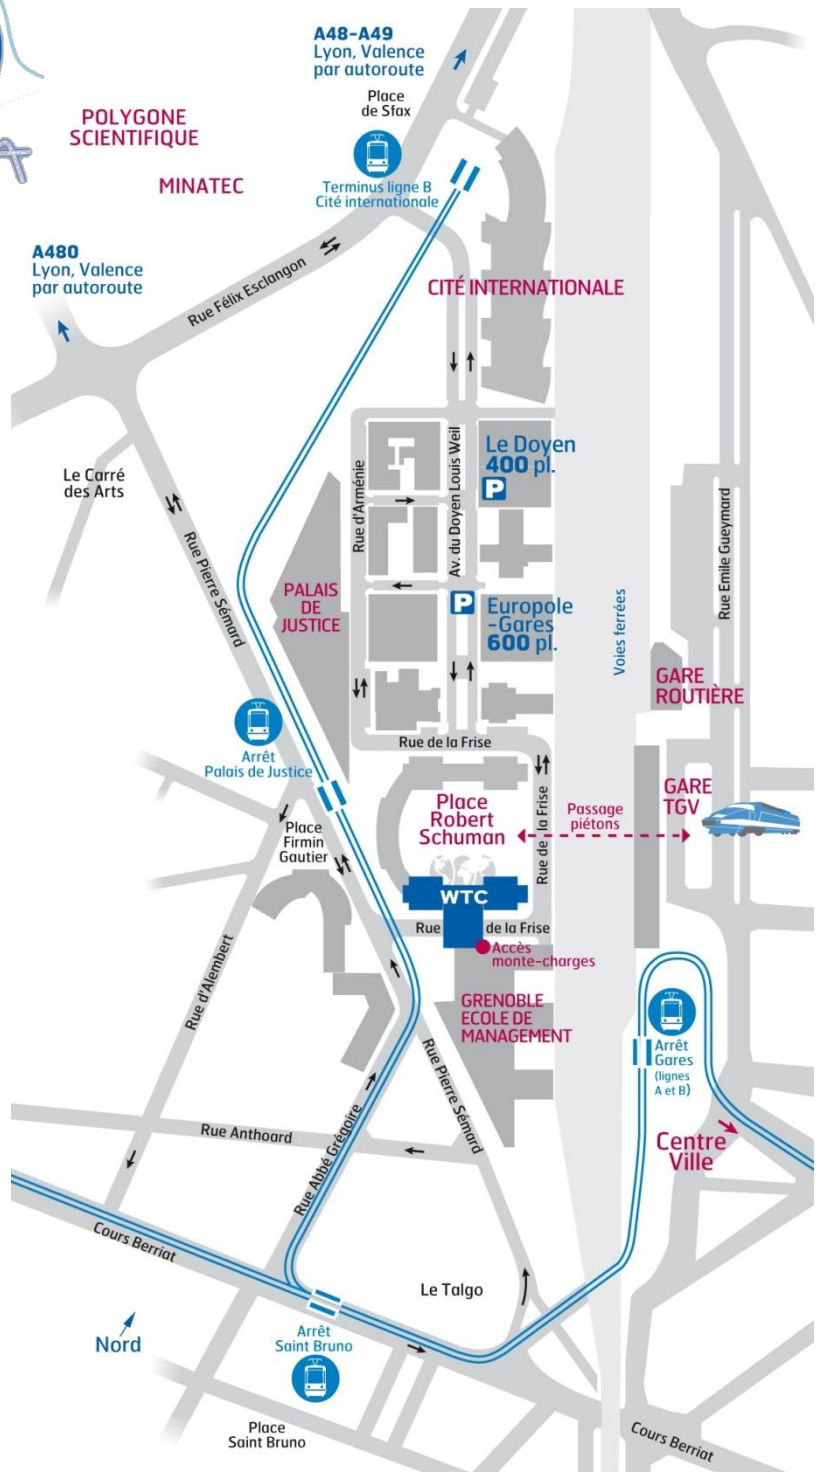

WTC GRENOBLE ACCESS MAP

General Map

Europole District Map

BY TRAM

- line A : Gares stop
- line B : Palais de Justice stop

BY CAR

- Coming from Geneva and Chambéry by A41 highway : take the *rocade sud* (ring road), follow signs to Lyon by highway, take the Europole exit and follow signs to Europole
- Coming from Lyon by A48 highway, take the Europole-Gares exit and follow signs to Europole.

BY TRAIN OR BY PLANE

- Coming by train or bus: use the underground passage between the railway station and Europole
- Airport shuttles: Grenoble Isère (3 round trips per day), Lyon Saint-Exupéry (17 round trips per day) and Genève Cointrin (6 round trips per day).